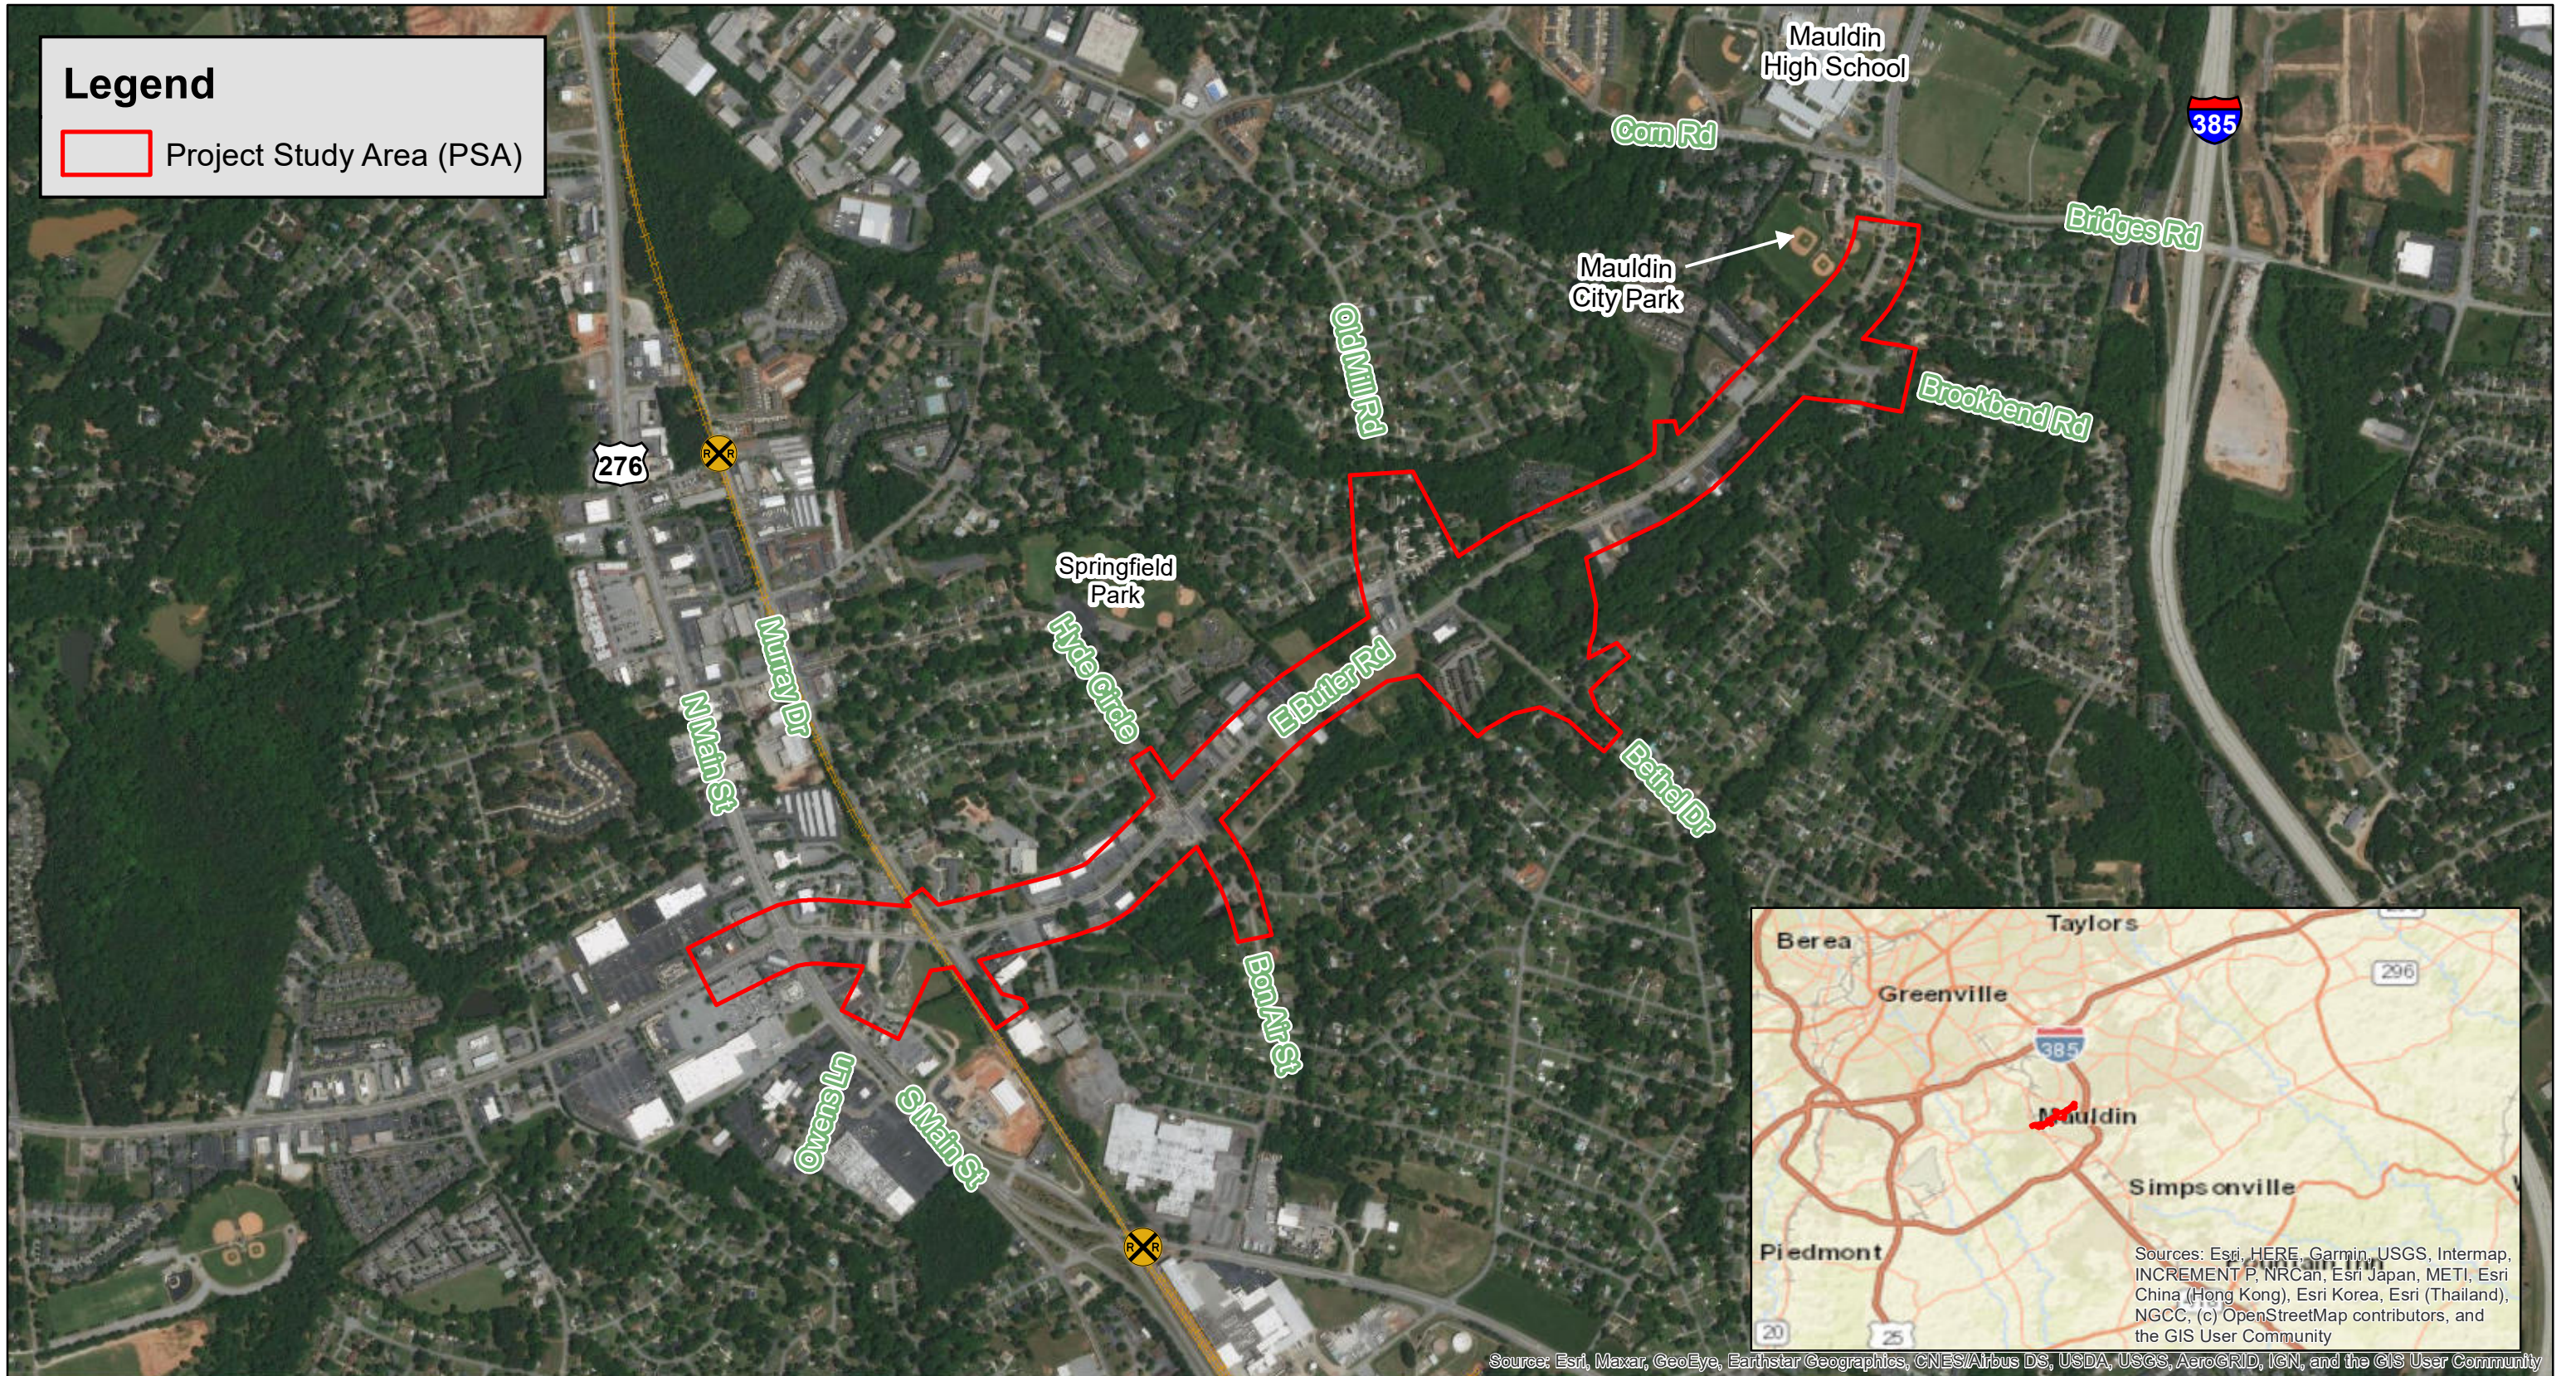

Legend

 Project Study Area (PSA)

Prepared: 11.03.2021

Project Study Area
Butler Road Improvements
Greenville County, SC